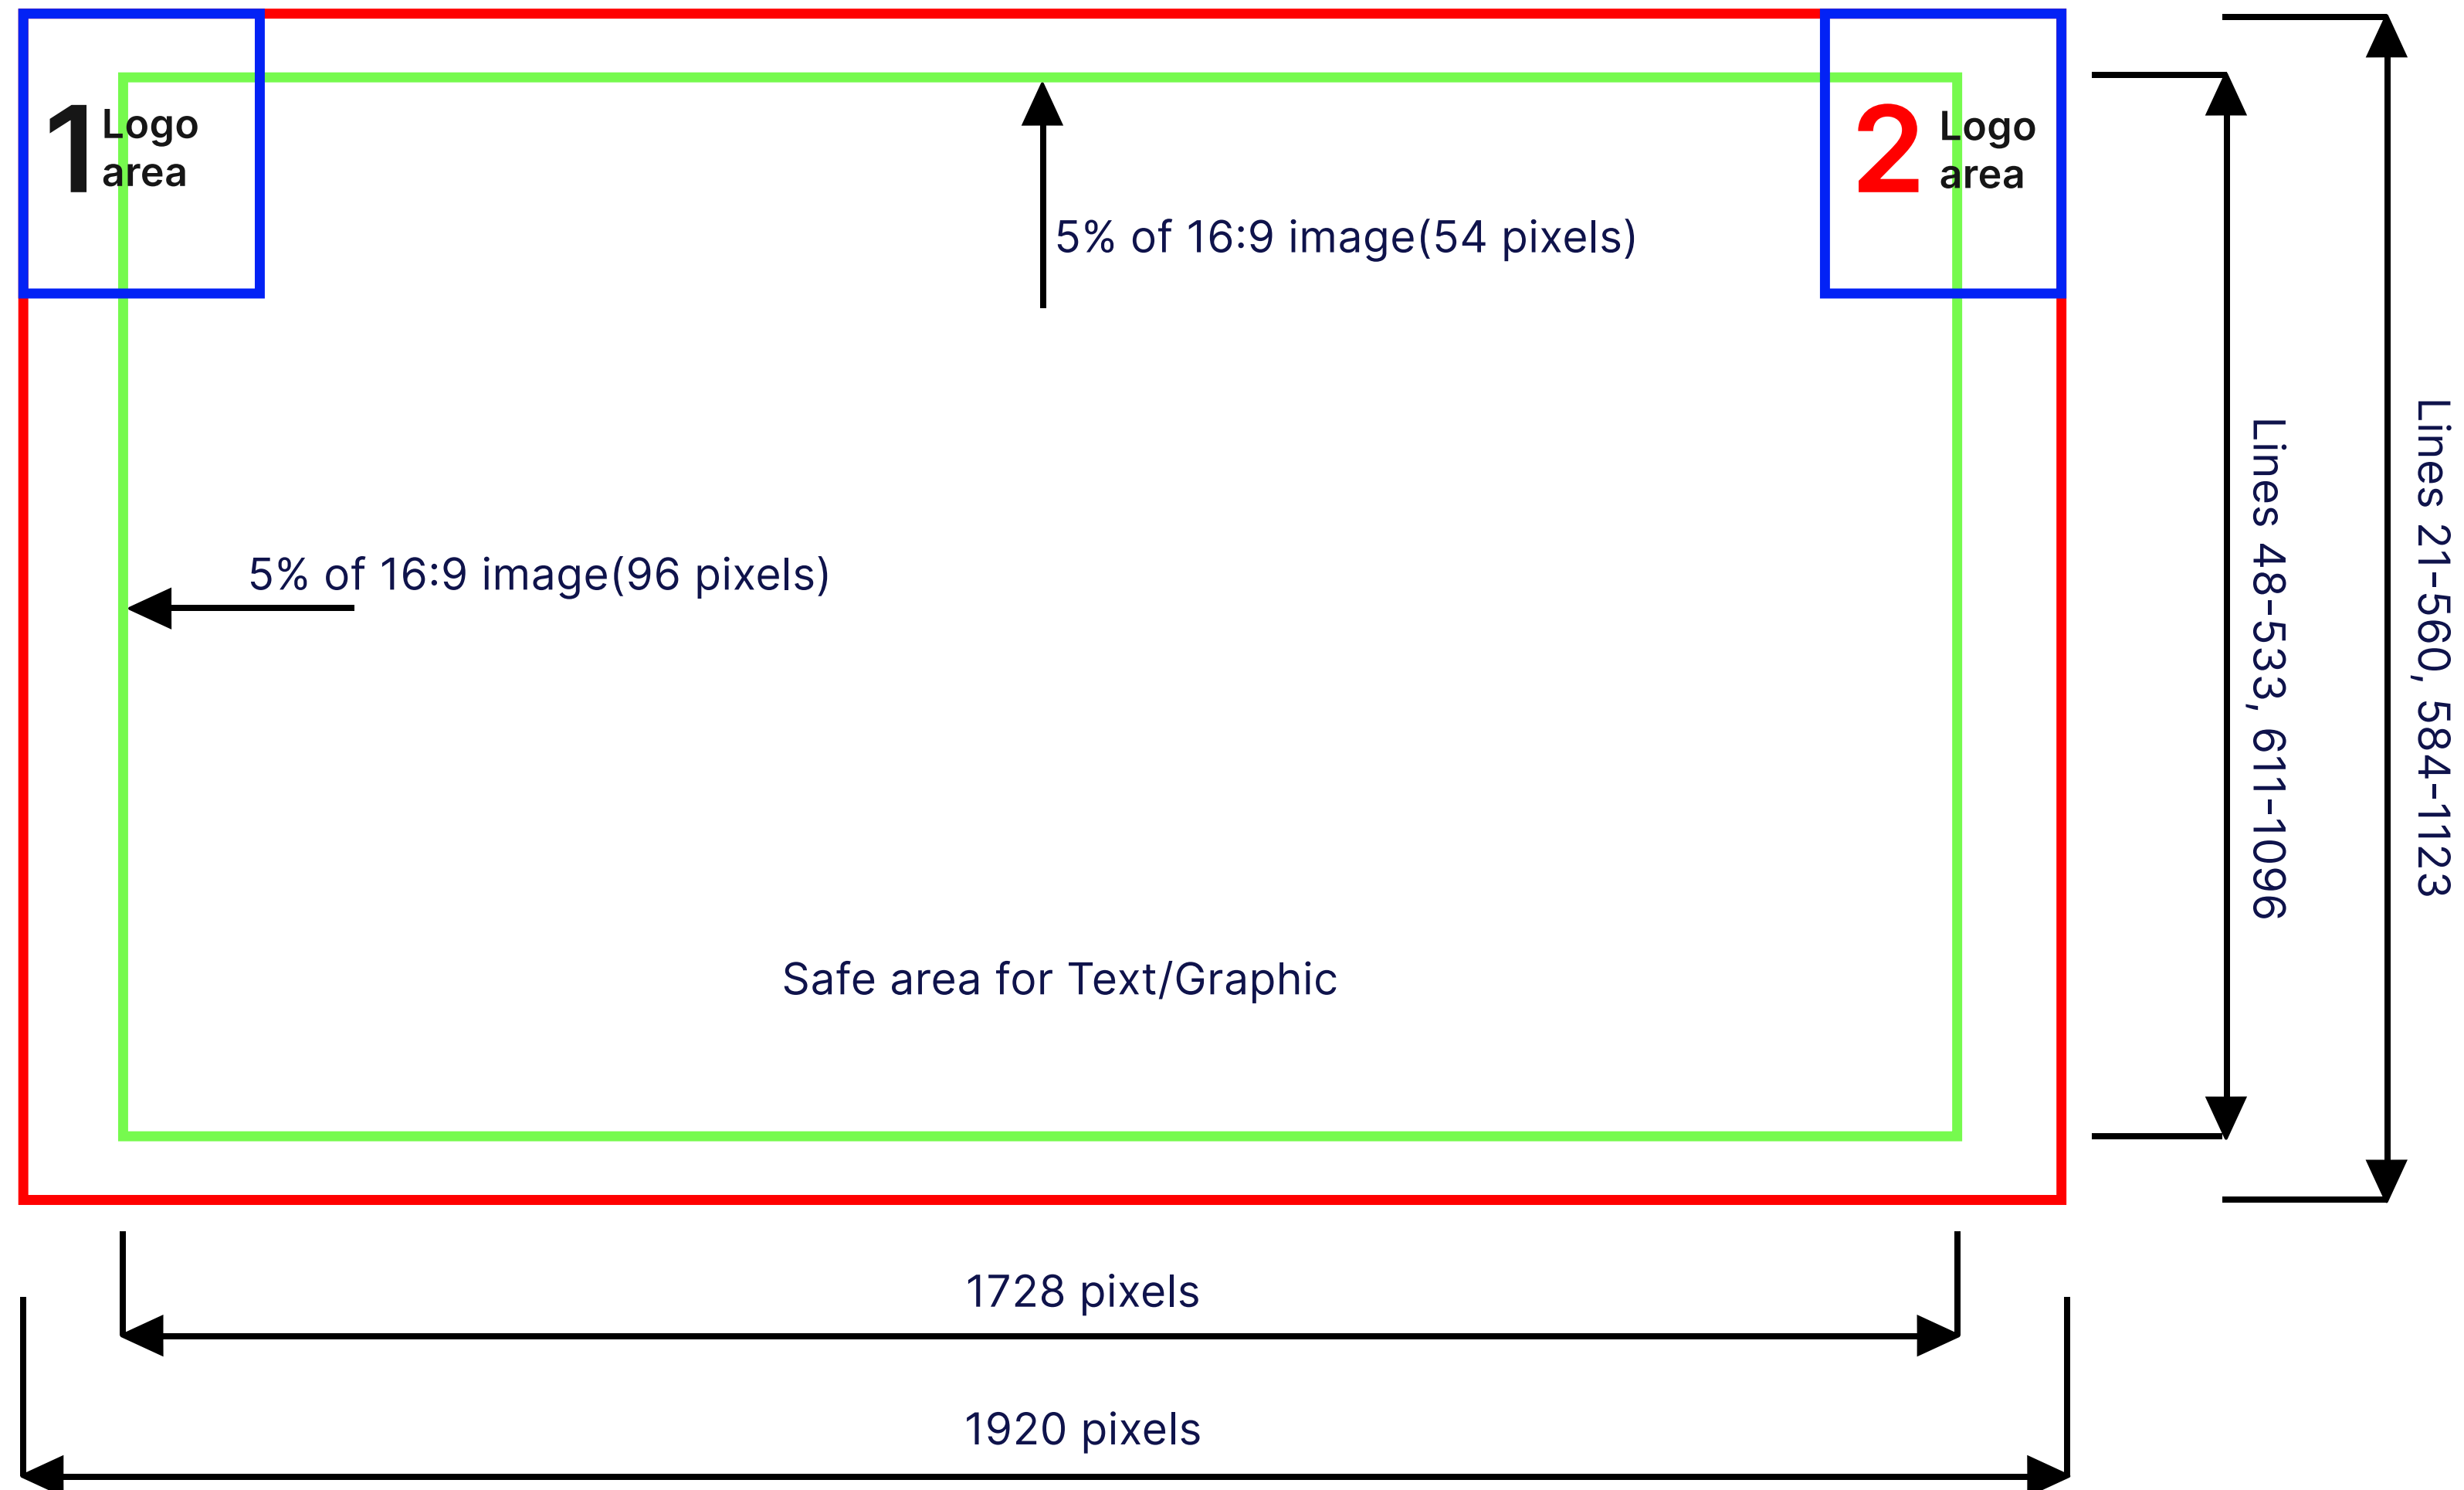

Delfi

Technical requirements for video advertisements on www.delfi.lt and **Delfi TV** television channel

Recommendations for positioning on the screen

Recommendations for positioning on the screen

- The **2 Logo area** must be free of any logos or text because it contains the Delfi TV logo.
- Animations and text must fit into the recommended “Safe area for Text/Graphic” zone (green frame).
- Video material must not contain any black intros or outros, it must begin and end with the advertisement.
- **Sound:** 48kHz / -6dB **Video:** H264 / 1920×1080 / 25fps / 10mbps